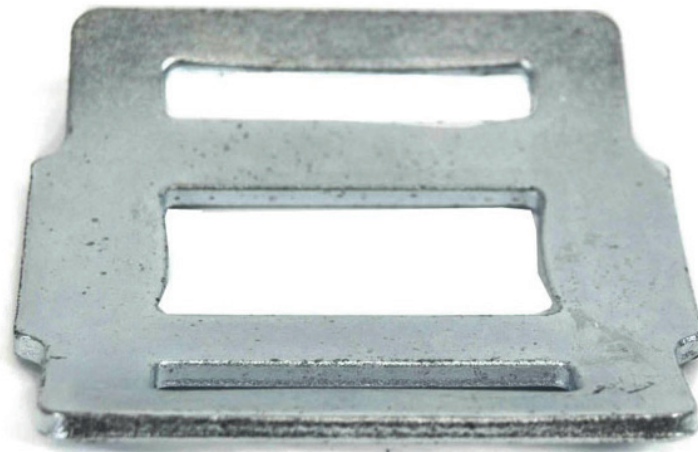

Buckles for one way webbing

Plate buckle - 50 mm - 2.000 daN

- MBL : 2.000 daN
- For webbing : 50 mm
- Finish : electro galvanized (CR6+ free)
- Markings : as per customer request
- Packing : 100 pcs / carton (54 cts / pallet)
- Weight : 18,7 kg / carton