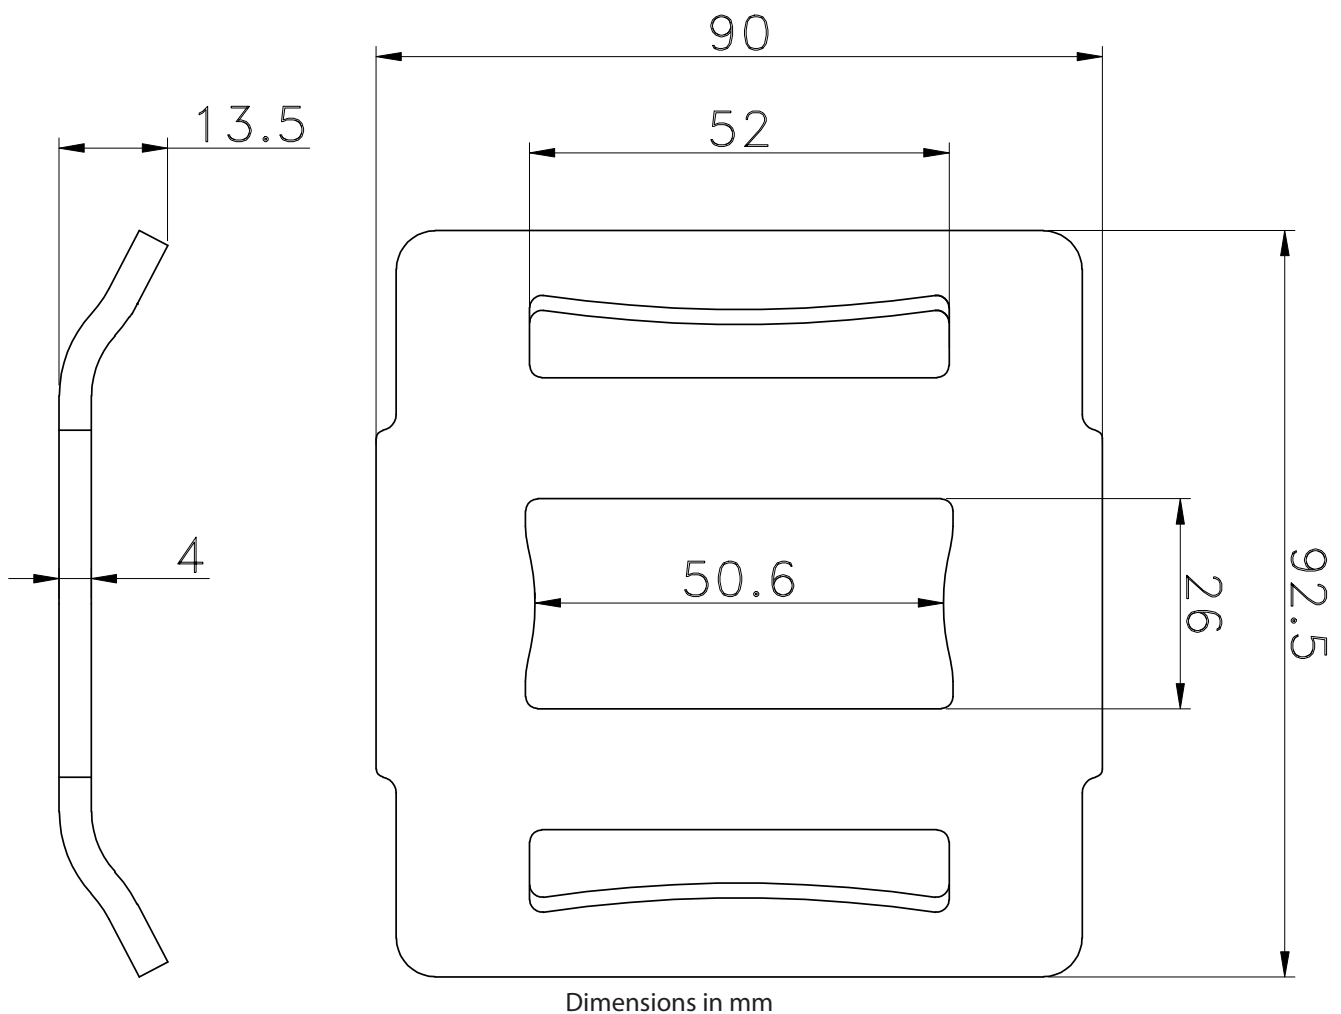

Buckles for one way webbing

Plate buckle - 50 mm - 2.000 daN

- MBL : 2.000 daN
- For webbing : 50 mm
- Finish : electro galvanized (CR6+ free)
- Markings : as per customer request
- Packing : 100 pcs / carton (54 cts / pallet)
- Weight : 18,7 kg / carton

(Important note: Measures and weights without engagement. We reserve the right to change technical details.)