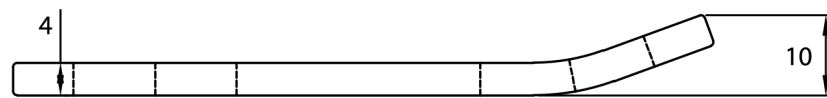

## Plate buckle - 30 & 32 mm - 1.700 daN

(Dimensions in mm)

- MBL : 1.700 daN
- For webbing : 30 mm & 32 mm
- Material : C45
- Finish : Electro galvanized (Cr6+ free)
- Markings : as per customer request
- Weight : 85 g / pc
- Packing : 125 pcs / ctn (48 cts / pallet)