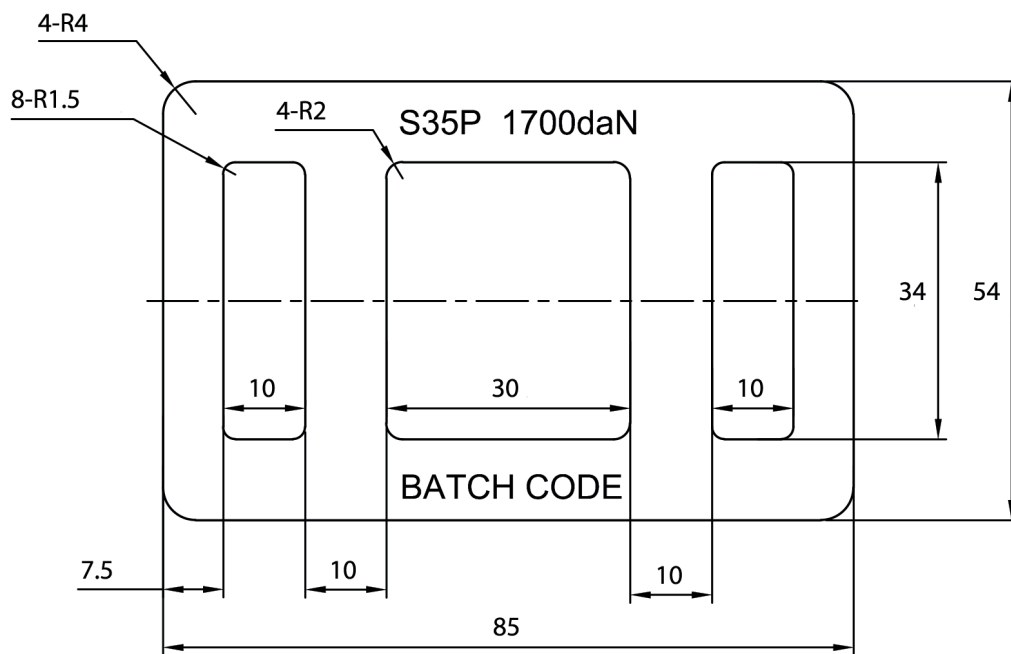

## Plate buckle - 30 & 32 mm - 1.700 daN

(Dimensions in mm)

- MBL : 1.700 daN
- For webbing : 30 mm & 32 mm
- Material : C45
- Finish : Electro galvanized (Cr6+ free)
- Markings : as per customer request
- Weight : 85 g / pc
- Packing : 125 pcs / ctn (48 cts / pallet)