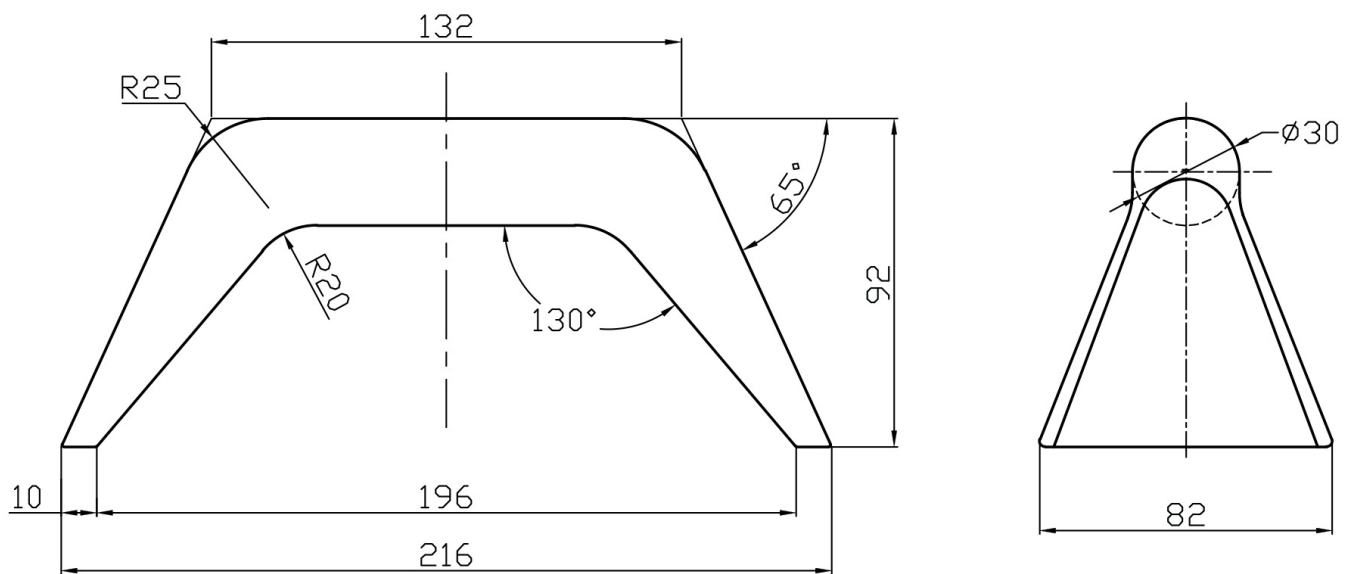

Lashing bars

Lashing bar

Dimensions (mm):

- Material : forged steel
- Finish : as per customer request, normally natural black, oiled, with corrosion inhibitor or with zinc primer
- Packing & markings : as per customer request
- Weight : 1.96 kg / piece

(Important note: Measures and weights without engagement. We reserve the right to change technical details.)