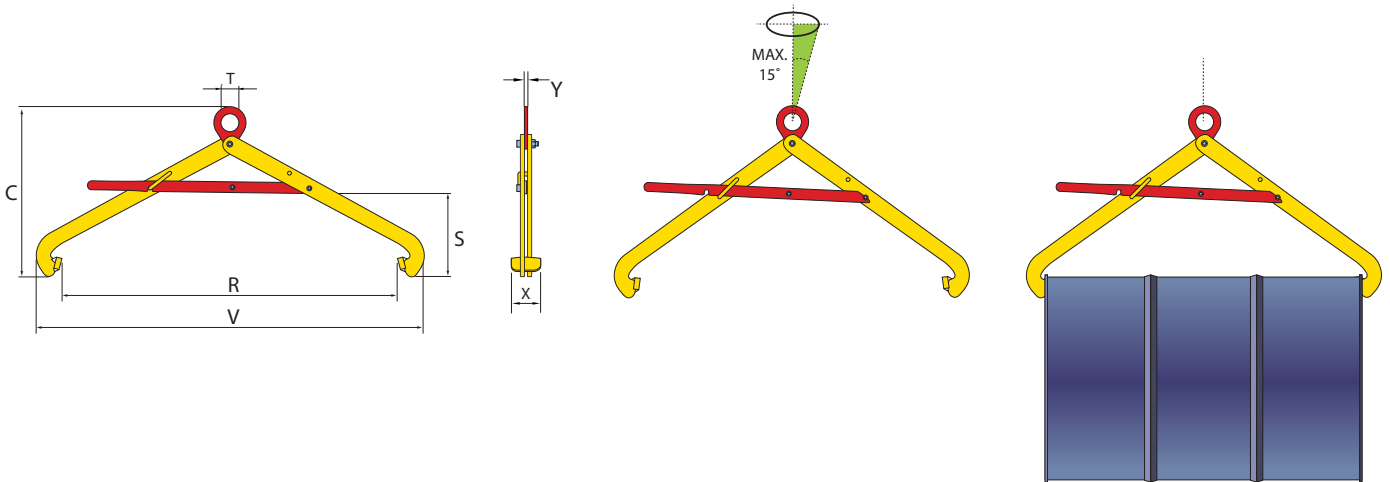

Lifting clamps

TVSH - Lightweight heavy duty clamp for laying drum lifting

Article Nr.	Type	Capacity (kg/pc)	Jaw opening (R) (mm)	Dimensions in mm						Weight (kg/pc)
				U	S	V	T	X	Y	
828200	TVSH	600	500-900	475	230	1080	50	82	10	7

(Important note: Measures and weights without engagement. We reserve the right to change technical details.)