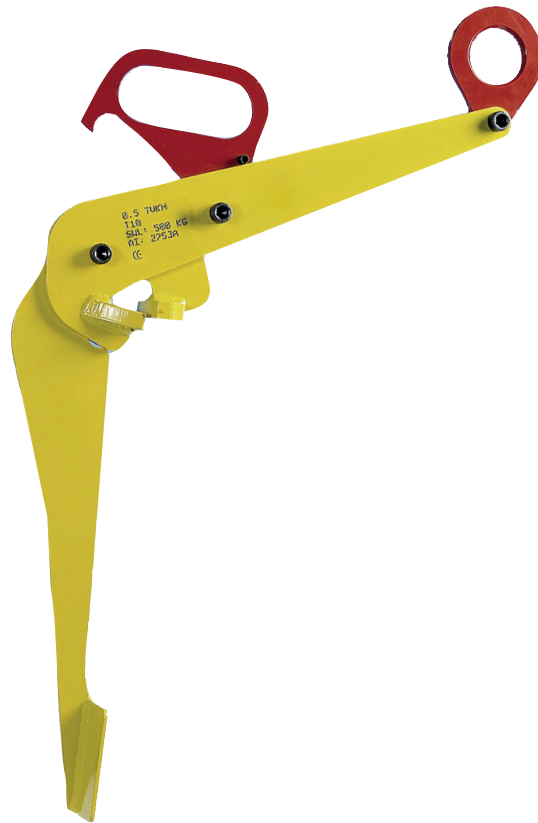

Lifting clamps

TVKH - Special lightweight heavy duty clamp for upright drum lifting

Article Nr.	Type	Capacity (kg/pc)	Jaw opening (R) (mm)	Dimensions in mm						Weight (kg/pc)
				U	S	V	T	X	Y	
828100	TVKH	600	0 - 25	765	434	305	50	100	10	7

(Important note: Measures and weights without engagement. We reserve the right to change technical details.)