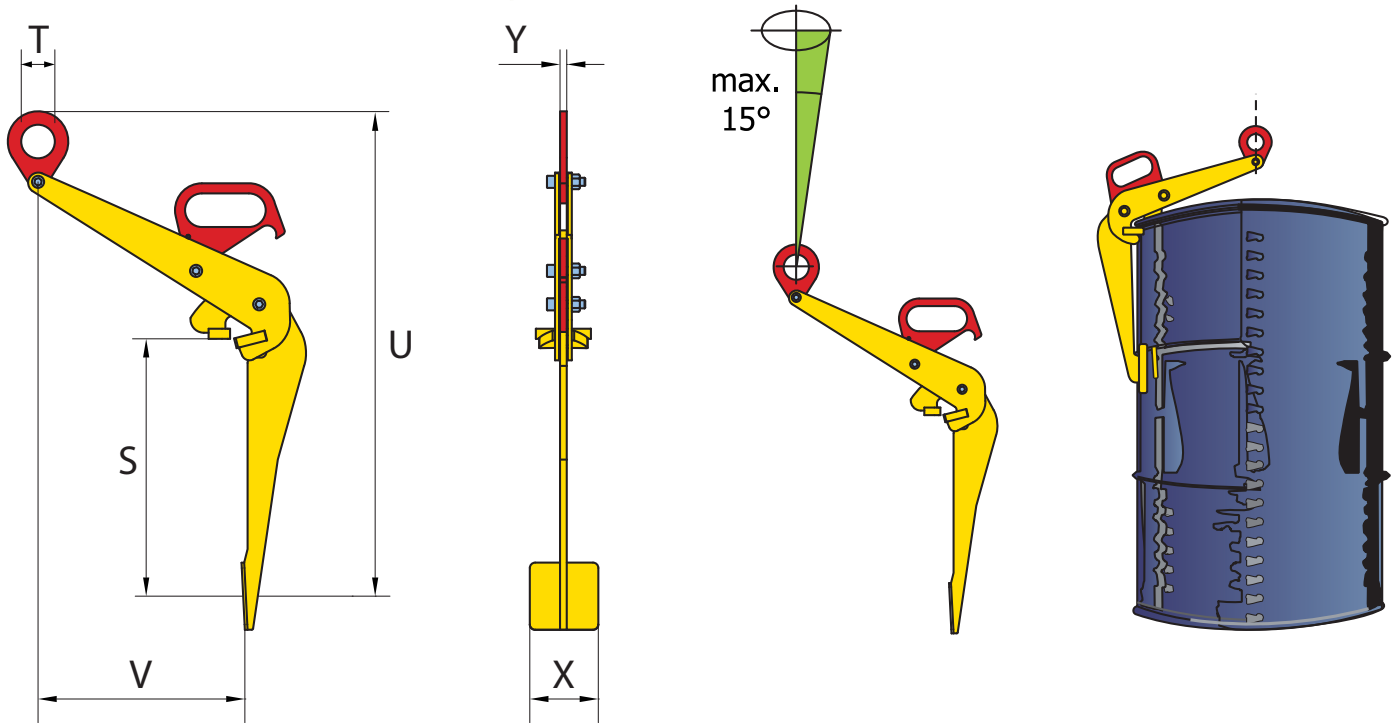

Lifting clamps

TVKH - Special lightweight heavy duty clamp for upright drum lifting

Article Nr.	Type	Capacity (kg/pc)	Jaw opening (R) (mm)	Dimensions in mm						Weight (kg/pc)
				U	S	V	T	X	Y	
828100	TVKH	600	0 - 25	765	434	305	50	100	10	7

(Important note: Measures and weights without engagement. We reserve the right to change technical details.)