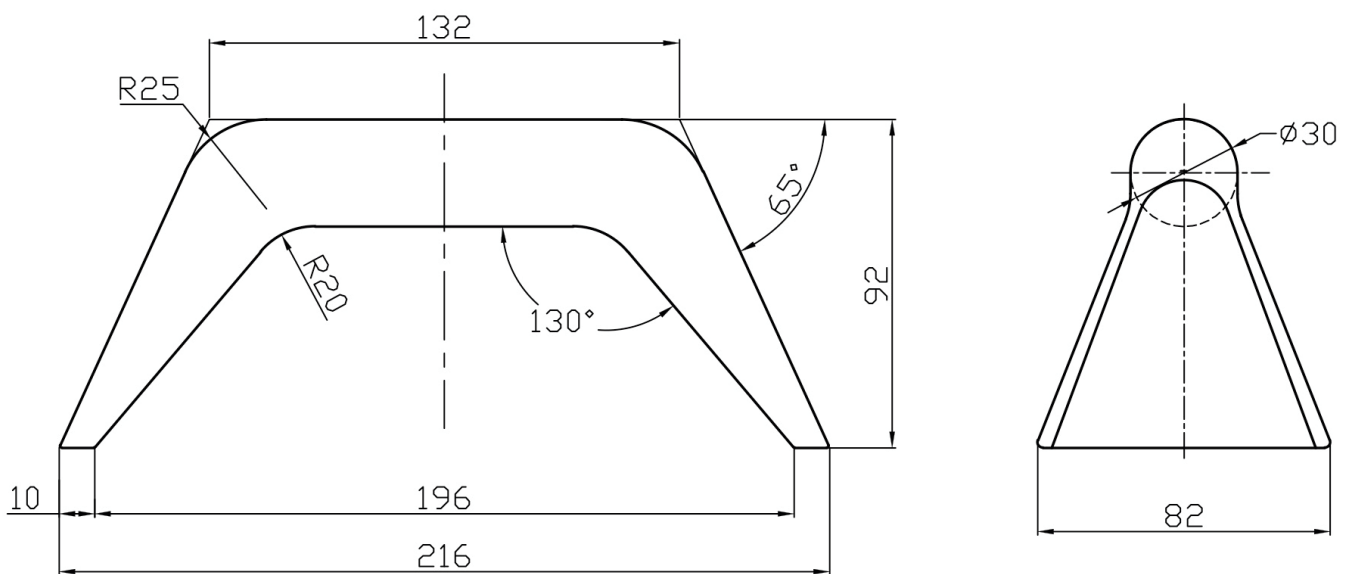

Dimensions (mm):

- Material : forged steel
- Finish : as per customer request, normally natural black, oiled, with corrosion inhibitor or with zinc primer
- Packing & markings : as per customer request
- Weight : 1.96 kg / piece