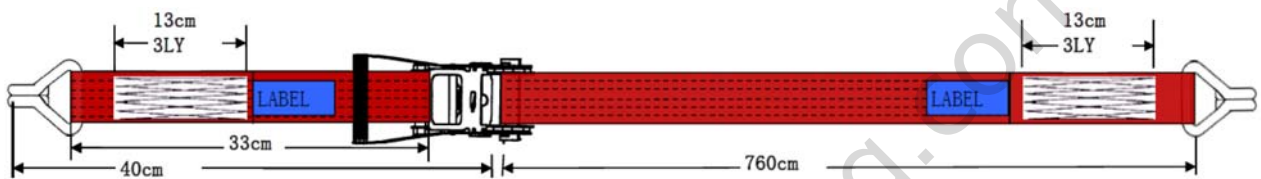

2-part 50 mm web lashings

LC 2500 daN

According to EN12195-2

Specifications:

Material: polyester webbing and steel

Length: 0,4 meter fixed part / ..,6 meter loose part

Finish: webbing in color required, steel yellow zinc

Packing: as per customer request in carton box on pallet

Type	Webbing	Ratchet	Double J-Hook	System LC / MBL
CR50..-HD-11T *	50 mm elongation <5% MBL 7.500 daN	MRSB500-11T Stf 300 daN MBL 5.000 daN	MRSWH5020 86 mm MBL 5.000 daN	LC 2.500 daN MBL 5.000 daN
CR50..-HD-13T *		MRSB500-13T Stf 350 daN MBL 5.000 daN		