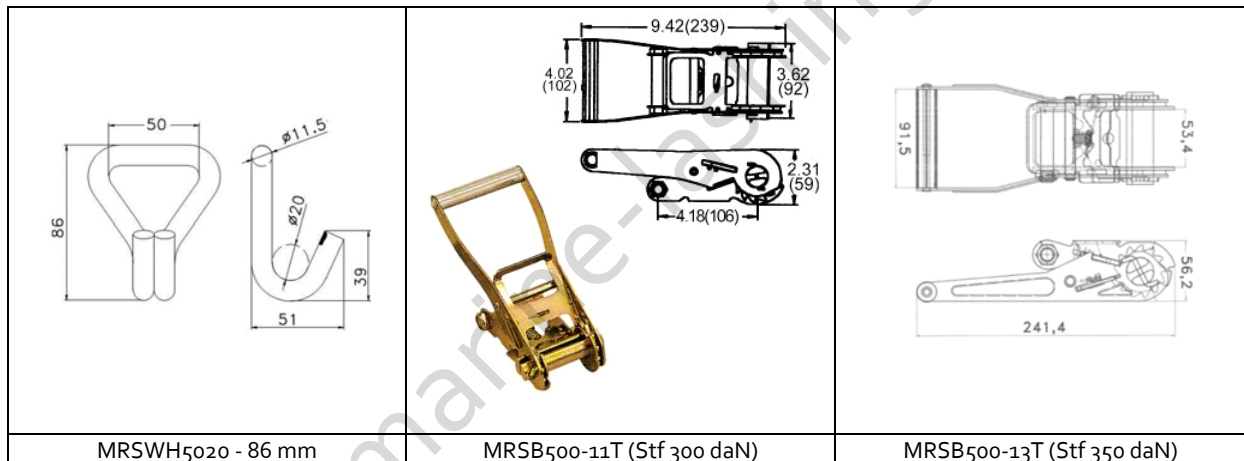

2-part 50 mm web lashings

LC 2500 daN

According to EN12195-2

Specifications:

Material: polyester webbing and steel

Length: 0,4 meter fixed part / ..,6 meter loose part

Finish: webbing in color required, steel yellow zinc

Packing: as per customer request in carton box on pallet

Type	Webbing	Ratchet	Double J-Hook	System LC / MBL
CR50..-HD-11T *	50 mm elongation <5% MBL 7.500 daN	MRSB500-11T Stf 300 daN MBL 5.000 daN	MRSWH5020 86 mm MBL 5.000 daN	LC 2.500 daN MBL 5.000 daN
CR50..-HD-13T *		MRSB500-13T Stf 350 daN MBL 5.000 daN		