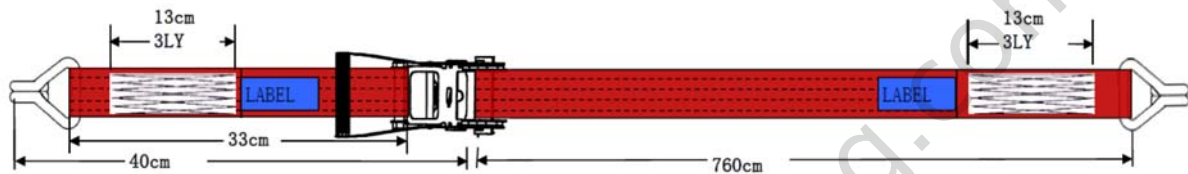

## 2-part 50 mm web lashings

#### Specifications:

Material: polyester webbing and steel

Length: 0,4 meter fixed part / ..,6 meter loose part

Finish: webbing in color required, steel yellow zinc

Packing: as per customer request in carton box on pallet

Type	Webbing	Ratchet	Double J-Hook	System LC / MBL
CR50..-11T *	50 mm, elongation <5%, MBL 6.000 daN	MRSB500-11T Stf 280 daN MBL 5.000 daN	MRSWH5020 86 mm MBL 5.000 daN	LC 2.000 daN MBL 4.000 daN
CR50..-13T *		MRSB500-13T Stf 320 daN, MBL 5.000 daN		