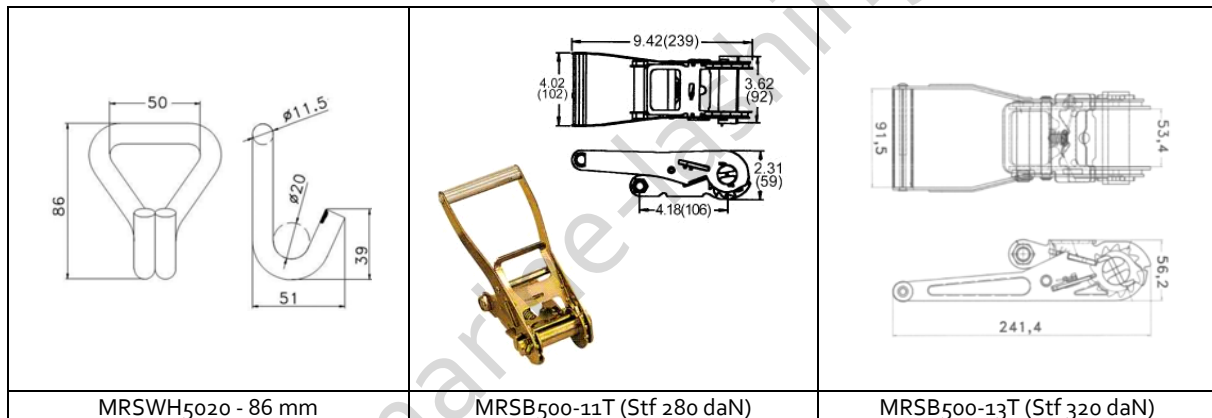

## 2-part 50 mm web lashings

#### Specifications:

Material: polyester webbing and steel

Length: 0,4 meter fixed part / ..,6 meter loose part

Finish: webbing in color required, steel yellow zinc

Packing: as per customer request in carton box on pallet

Type	Webbing	Ratchet	Double J-Hook	System LC / MBL
CR50..-11T *	50 mm, elongation <5%, MBL 6.000 daN	MRSB500-11T Stf 280 daN MBL 5.000 daN	MRSWH5020 86 mm MBL 5.000 daN	LC 2.000 daN MBL 4.000 daN
CR50..-13T *		MRSB500-13T Stf 320 daN, MBL 5.000 daN		