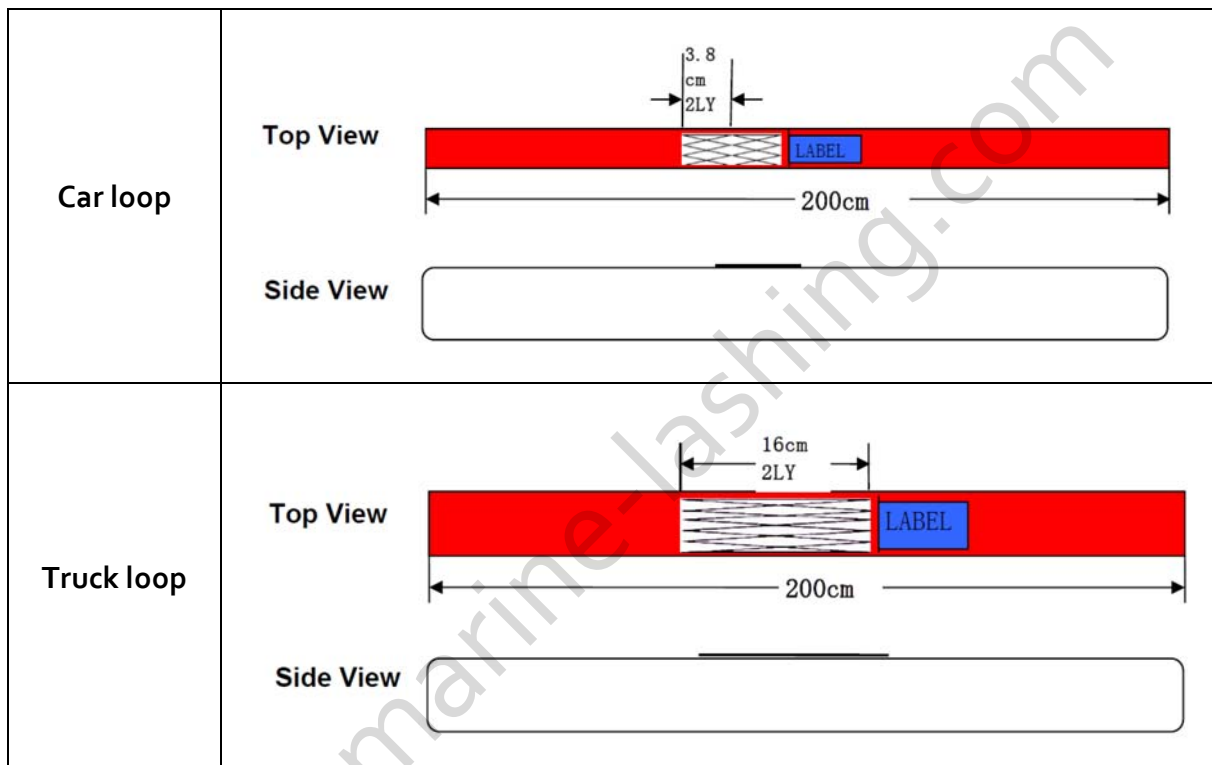

## Car & truck loops

### Specifications:

Material: polyester webbing

Length: normally 2 meter, other lengths on request

Finish: webbing in color required

Packing: as per customer request in carton box on pallet

Type	Webbing	System LC / MBL
Car_loop25.. *	25 mm MBL 1.600 daN	LC 1.250 daN MBL 2.500 daN
Truck_loop_50.. *	50 mm MBL 5.000 daN	LC 4.000 daN MBL 8.000 daN

\* .. indicating total effective length in meters (half of circumference length)

Your exclusive agent:

SLL Handelsvertretung e.K.  
Tel: +49 5228 9628290  
sales@marine-lashing.com  
www.marine-lashing.com