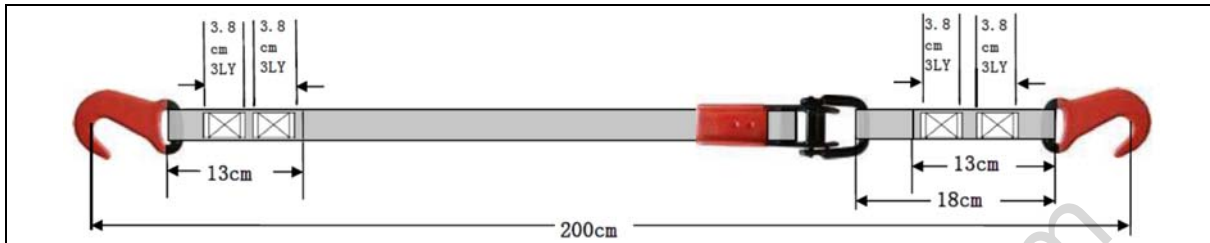

Car lashings 25 mm; LC 1.500 daN

Car lashing type: MO25-A-200cm

Car lashing type: MO25-B-200cm

			
<p>MRSFSH521A 1" snap hook, electric black and red/black plastic protection stamp LC750 daN MBL 1.500 daN</p>	<p>MRSOB117 1 1/2" Paddle Buckle electric black and red plastic protection stamp LC1000 daN MBL 2.000 daN</p>	<p>MRSFSH521B 1" snap hook, electric black and red/black plastic protection stamp LC750 daN MBL 1.500 daN</p>	<p>MRSOB118 1" Paddle Buckle electric black stamp LC750 daN MBL 1.500 daN</p>

Specifications:

Material: polyester webbing and steel

Length: normally 2 meter, other lengths on request

Finish: webbing in color required, steel black with coating

Packing: as per customer request in carton box on pallet

Type	Webbing	Ratchet	Double J-Hook	System LC / MBL
MO25A-...Meter *	25 mm elongation <7% MBL 2.000 daN	MRSOB117 LC 1.000 daN MBL 2.000 daN	MRSFSH521A LC 750 daN MBL 1.500 daN	LC 750 daN MBL 1.500 daN
MO25B-...Meter *	25 mm elongation <7% MBL 2.000 daN	MRSOB118 LC 750 daN MBL 1.500 daN	MRSFSH521B LC 750 daN MBL 1.500 daN	LC 750 daN MBL 1.500 daN