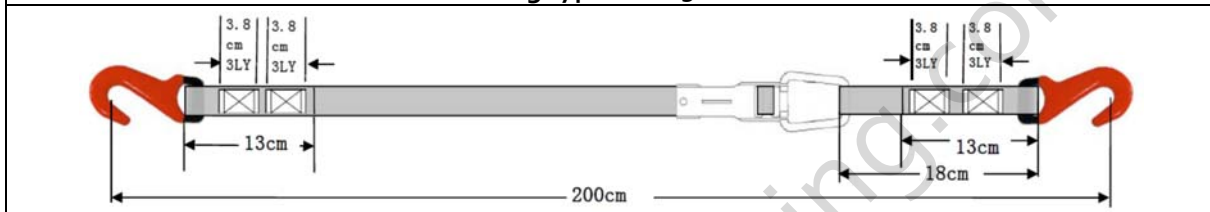

Car lashings 25 mm; LC 1.500 daN

Car lashing type: MO25-A-200cm

Car lashing type: MO25-B-200cm

			
<p>MRSFSH521A 1" snap hook, electric black and red/black plastic protection stamp LC750 daN MBL 1.500 daN</p>	<p>MRSOB117 1 1/2" Paddle Buckle electric black and red plastic protection stamp LC1000 daN MBL 2.000 daN</p>	<p>MRSFSH521B 1" snap hook, electric black and red/black plastic protection stamp LC750 daN MBL 1.500 daN</p>	<p>MRSOB118 1" Paddle Buckle electric black stamp LC750 daN MBL 1.500 daN</p>

Specifications:

Material: polyester webbing and steel

Length: normally 2 meter, other lengths on request

Finish: webbing in color required, steel black with coating

Packing: as per customer request in carton box on pallet

Type	Webbing	Ratchet	Double J-Hook	System LC / MBL
MO25A-...Meter *	25 mm elongation <7% MBL 2.000 daN	MRSOB117 LC 1.000 daN MBL 2.000 daN	MRSFSH521A LC 750 daN MBL 1.500 daN	LC 750 daN MBL 1.500 daN
MO25B-...Meter *	25 mm elongation <7% MBL 2.000 daN	MRSOB118 LC 750 daN MBL 1.500 daN	MRSFSH521B LC 750 daN MBL 1.500 daN	LC 750 daN MBL 1.500 daN